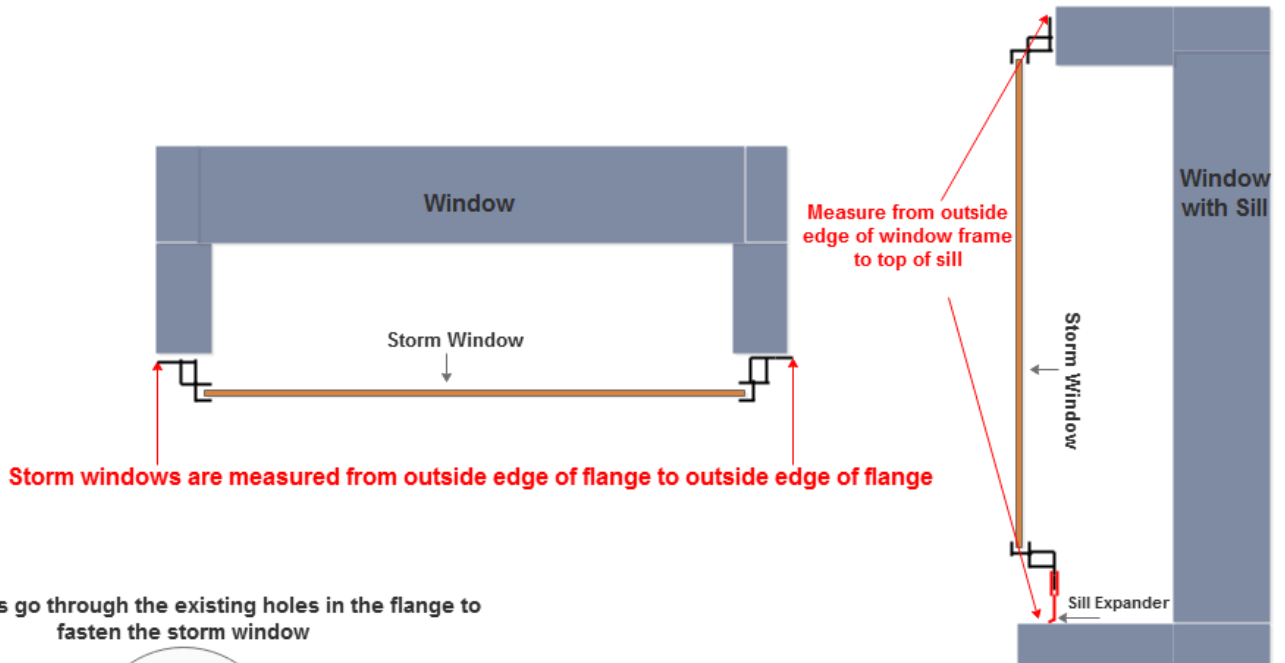

Storm Window Installation

The Screws go through the existing holes in the flange to fasten the storm window

The Screws go through the existing holes in the flange to fasten the storm window